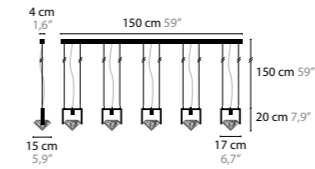

ELEMENTS OF LOVE H5 LED

10525