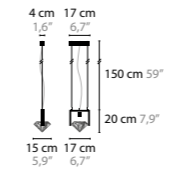

ELEMENTS OF LOVE

ELEMENTS OF LOVE H1 LED

10511 Excellent Crystal Element

Colours: 00-01-02-05-10-12-13-14-16
Light source: 1 x 4,2W / 2700K / 500LM
Dimmable with Triac
Light source included

Size: 17 x 15 x 20 cm
Packing size: 40 x 40 x 24 cm
Packing weight: 4 kg

ELEMENTS OF LOVE H3 LED

10519 Excellent Crystal Elements

Colours: 00-01-02-05-10-12-13-14-16
Light source: 3 x 4,2W / 2700K / 1500LM
Dimmable with Triac
Light source included

Size: 106 x 15 x 20 cm
Packing size: 125 x 32 x 28 cm
Packing weight: 12 kg

ELEMENTS OF LOVE H5 LED

10525 Excellent Crystal Elements

Colours: 00-01-02-05-10-12-13-14-16
Light source: 5 x 4,2W / 2700K / 2500LM
Dimmable with Triac
Light source included

Size: 150 x 15 x 20 cm
Packing size: 174 x 31 x 27 cm
Packing weight: 19 kg

ELEMENTS OF LOVE W1 LED

10551 Excellent Crystal Element

Colours: 00-01-02-05-10-12-13-14-16
Light source: 1 x 4,2W / 2700K / 500LM
Dimmable with Triac
Light source included

Size: 12 x 10 x 38 cm
Packing size: 40 x 40 x 24 cm
Packing weight: 3 kg

ELEMENTS OF LOVE W1 XL LED

10555 Excellent Crystal Element

Colours: 00-01-02-05-10-12-13-14-16
Light source: 1 x 4,2W / 2700K / 500LM
Dimmable with Triac
Light source included

Size: 18 x 15 x 52 cm
Packing size: 86 x 31 x 28 cm
Packing weight: 5 kg

ELEMENTS OF LOVE

ELEMENTS OF LOVE H1 LED

10511