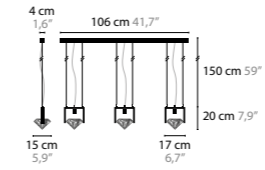

ELEMENTS OF LOVE H3 LED

10519