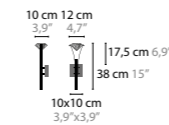

ELEMENTS OF LOVE W1 LED

10551