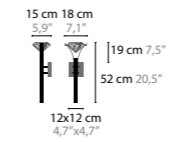

ELEMENTS OF LOVE W1 XL LED

10555